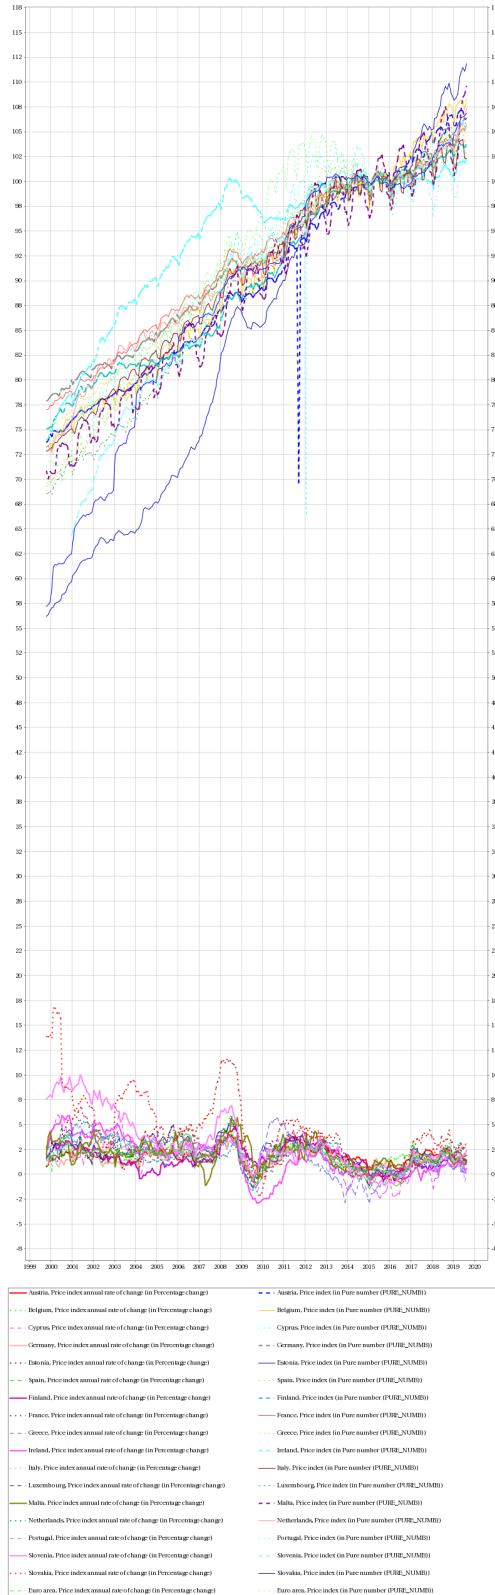

Dataset: Indexes of Consumer Price; Frequency: Monthly; Adjustment: Neither seasonally nor working day adjusted;
Classification - ICP context: HICP - Overall index; Institution originating the data flow: Eurostat

source Statistical Office of the European Commission (Eurostat)