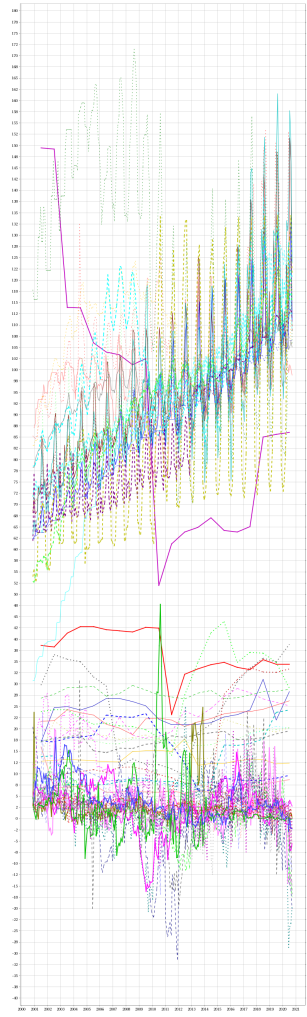

Dataset: Indexes of Consumer Price; Adjustment: Neither seasonally nor working day adjusted; Classification - ICP context: HICP - Accommodation services; Institution originating the data flow: Eurostat