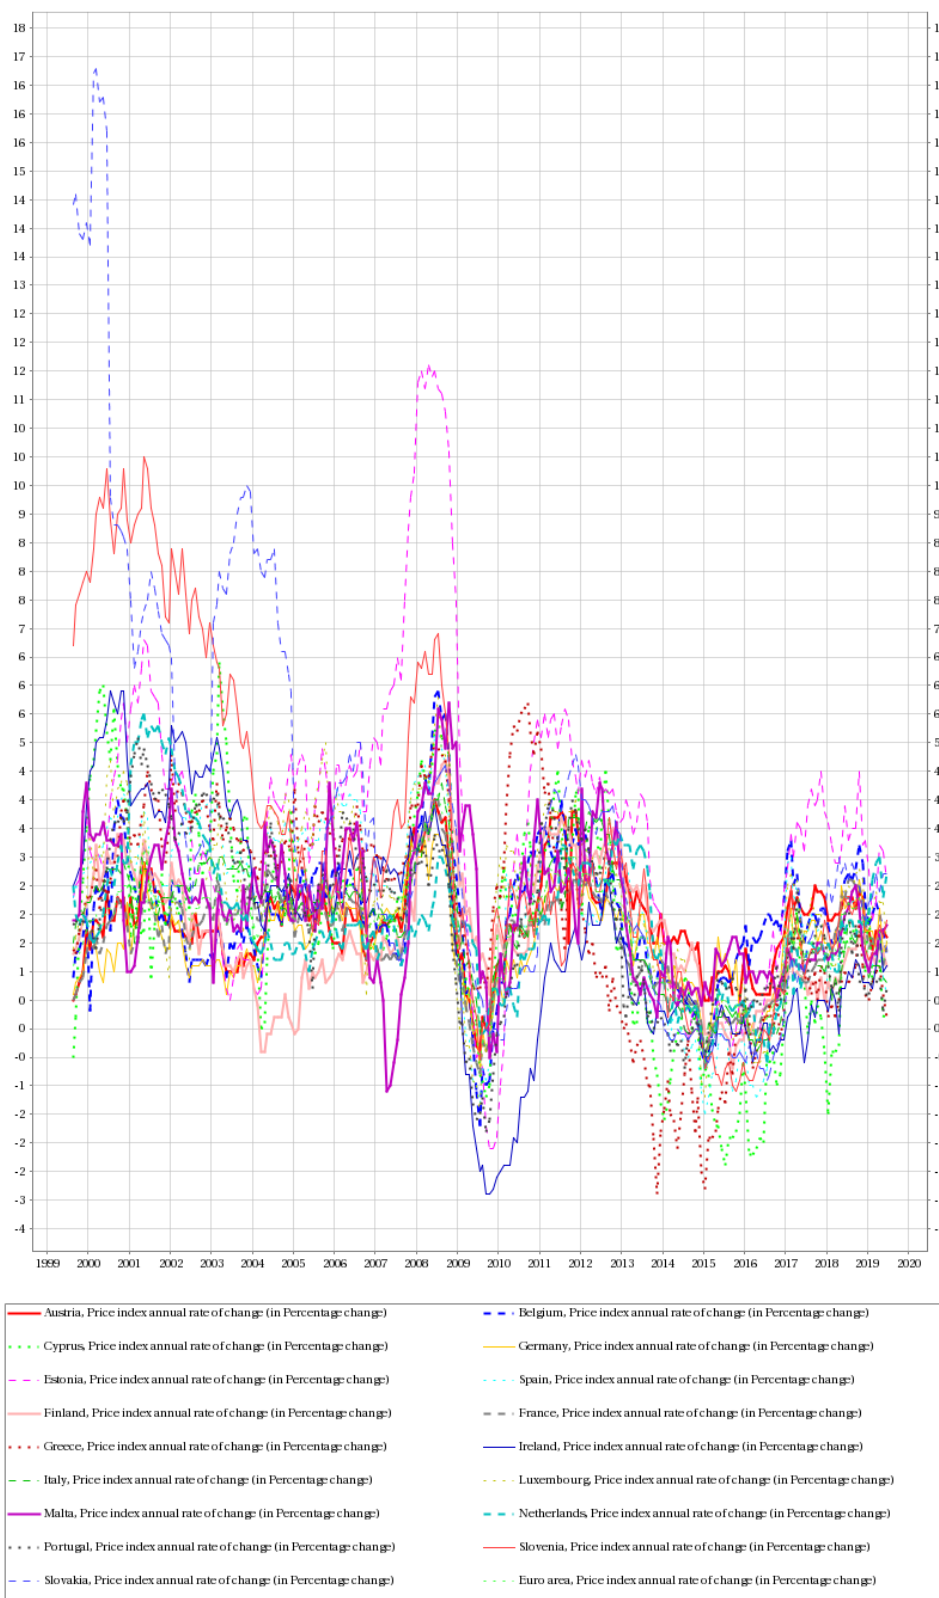

Dataset: Indexes of Consumer Price; Adjustment: Neither seasonally nor working day adjusted

*source* Statistical Office of the European Commission (Eurostat)