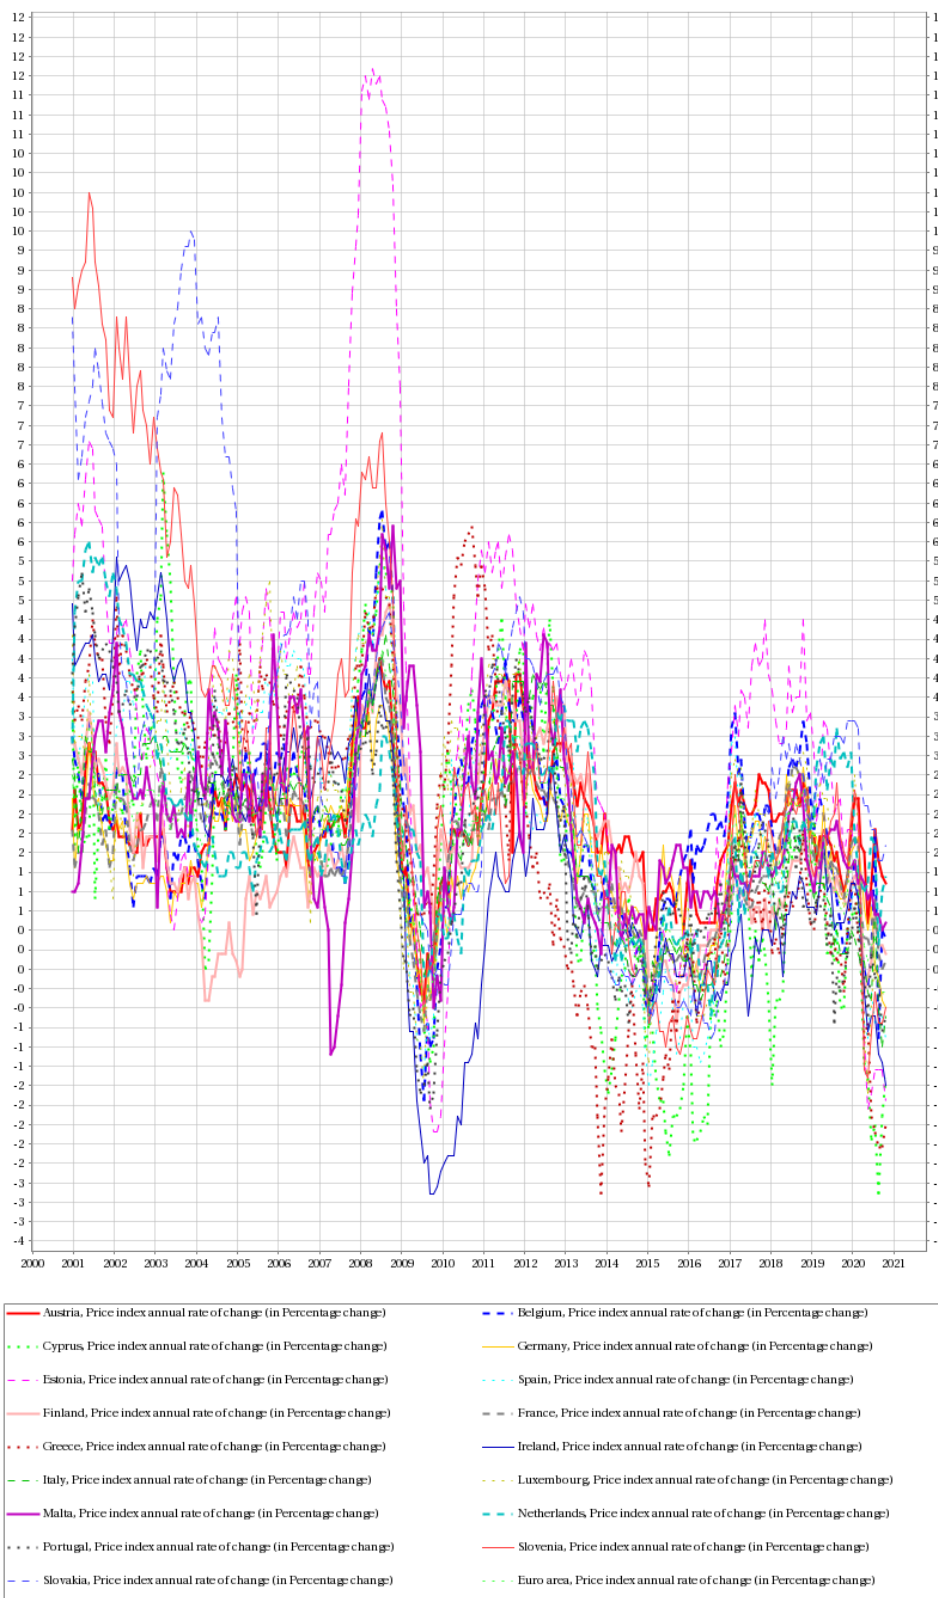

Dataset: Indexes of Consumer Price; Adjustment: Neither seasonally nor working day adjusted

*source* Statistical Office of the European Commission (Eurostat)